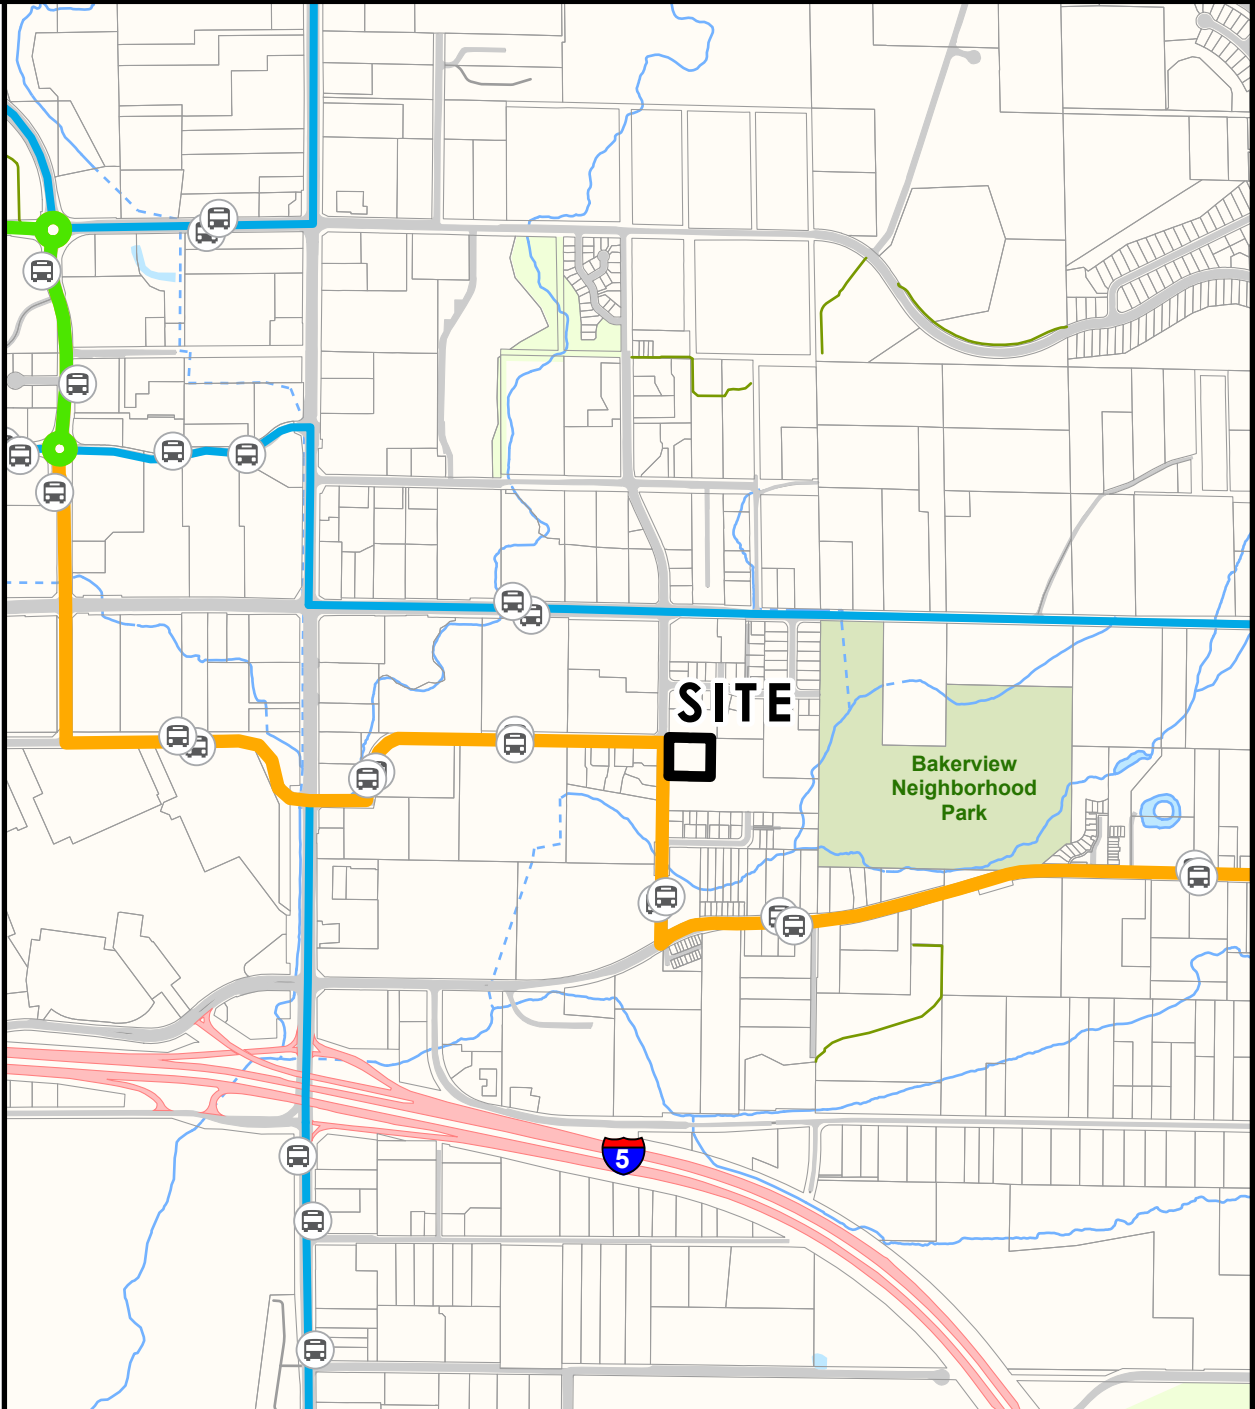

WTA Transit

4056 Deemer Road

Legend

-  Bus Stops
-  GOLD Line
-  GREEN Line
-  Standard Bus Routes

9/26/2023